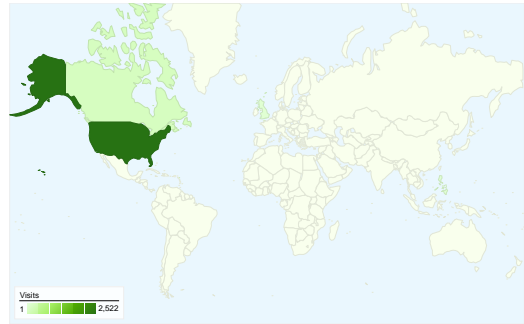

Site Usage

2,859 Visits

73.91% Bounce Rate

4,722 Pageviews

00:01:25 Avg. Time on Site

1.65 Pages/Visit

35.22% % New Visits

Visitors Overview

Visitors
1,241

Map Overlay

Traffic Sources Overview

- **Direct Traffic**
1,188.00 (41.55%)
- **Search Engines**
1,073.00 (37.53%)
- **Referring Sites**
598.00 (20.92%)

Content Overview

Pages	Pageviews	% Pageviews
/	2,940	62.26%
/links.html	370	7.84%
/photos.html	214	4.53%
/blog/index.php	192	4.07%
/index.php	161	3.41%

Visitors Overview

Visitors
1,241

1,241 people visited this site

2,859 Visits

1,241 Absolute Unique Visitors

4,722 Pageviews

1.65 Average Pageviews

00:01:25 Time on Site

2,859 visits came from 34 countries/territories

Site Usage

Country/Territory	Visits	Pages/Visit	Avg. Time on Site	% New Visits	Bounce Rate
United States	2,522	1.68	00:01:27	35.37%	73.35%
Canada	157	1.55	00:01:06	28.03%	77.71%
Antigua and Barbuda	79	1.10	00:00:09	8.86%	94.94%
United Kingdom	10	1.40	00:00:31	90.00%	70.00%
Philippines	10	1.60	00:03:55	80.00%	50.00%
Mexico	8	1.50	00:04:03	12.50%	62.50%
Italy	8	1.75	00:05:28	50.00%	50.00%
India	7	1.14	00:00:48	85.71%	85.71%
Barbados	7	1.57	00:08:04	14.29%	57.14%