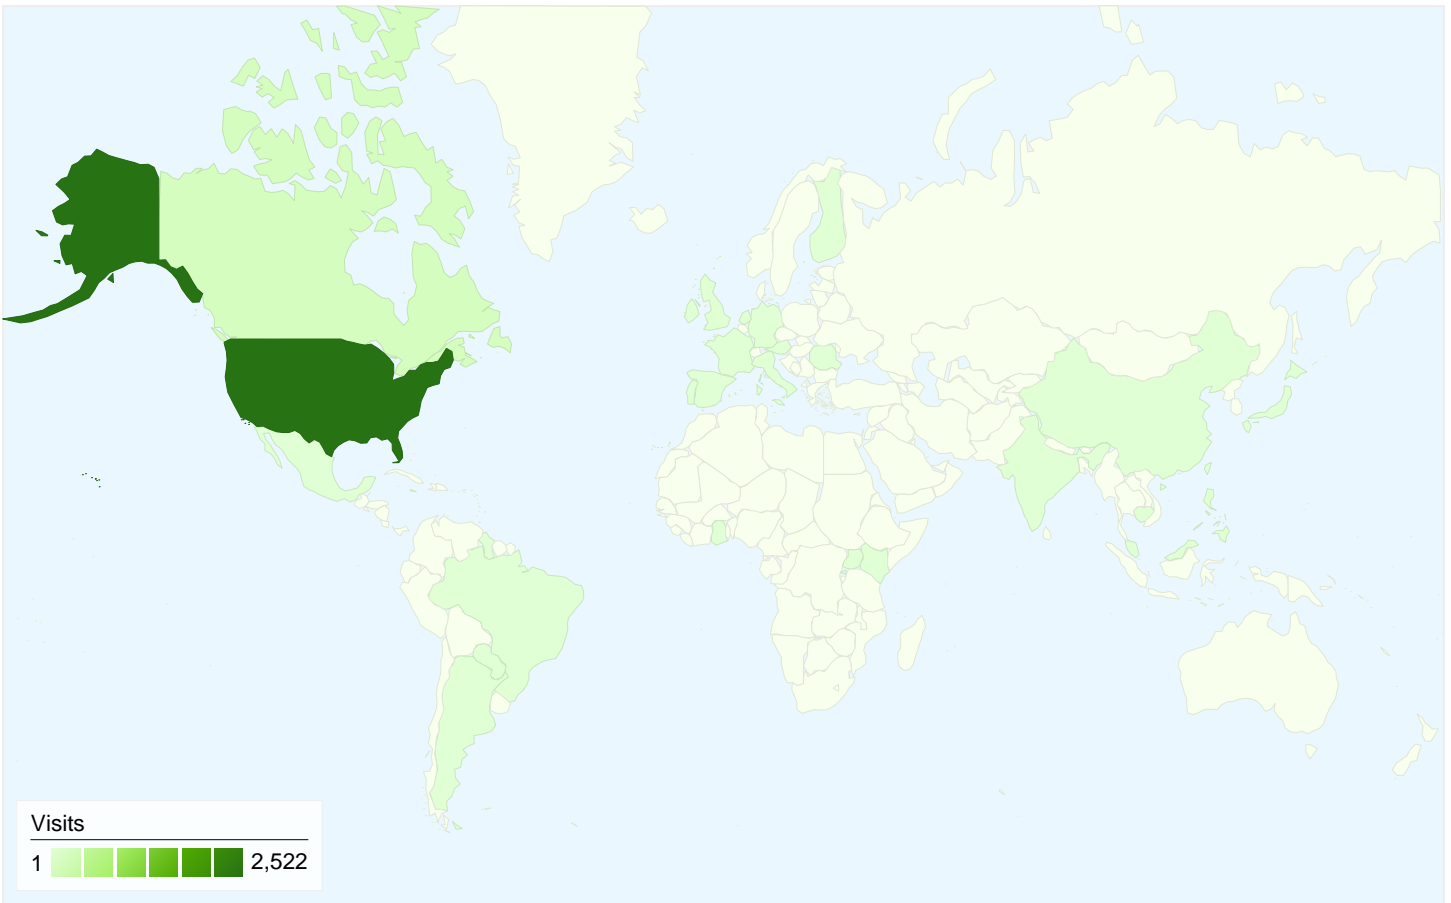

Visitors
1,241

Map Overlay

Traffic Sources Overview

- **Direct Traffic**
1,188.00 (41.55%)
- **Search Engines**
1,073.00 (37.53%)
- **Referring Sites**
598.00 (20.92%)

Content Overview

Pages	Pageviews	% Pageviews
/	2,940	62.26%
/links.html	370	7.84%
/photos.html	214	4.53%
/blog/index.php	192	4.07%
/index.php	161	3.41%

Visitors Overview

Visitors
1,241

1,241 people visited this site

2,859 Visits

1,241 Absolute Unique Visitors

4,722 Pageviews

1.65 Average Pageviews

00:01:25 Time on Site

All traffic sources sent a total of 2,859 visits

 41.55% Direct Traffic

 20.92% Referring Sites

 37.53% Search Engines

- **Direct Traffic**
1,188.00 (41.55%)
- **Search Engines**
1,073.00 (37.53%)
- **Referring Sites**
598.00 (20.92%)

2,859 visits came from 34 countries/territories

Site Usage

Country/Territory	Visits	Pages/Visit	Avg. Time on Site	% New Visits	Bounce Rate
United States	2,522	1.68	00:01:27	35.37%	73.35%
Canada	157	1.55	00:01:06	28.03%	77.71%
Antigua and Barbuda	79	1.10	00:00:09	8.86%	94.94%
United Kingdom	10	1.40	00:00:31	90.00%	70.00%
Philippines	10	1.60	00:03:55	80.00%	50.00%
Mexico	8	1.50	00:04:03	12.50%	62.50%
Italy	8	1.75	00:05:28	50.00%	50.00%
India	7	1.14	00:00:48	85.71%	85.71%
Barbados	7	1.57	00:08:04	14.29%	57.14%