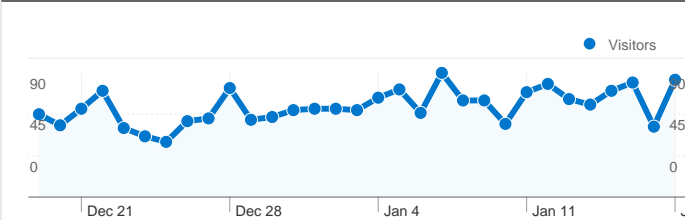

Site Usage

2,859 Visits

73.91% Bounce Rate

4,722 Pageviews

00:01:25 Avg. Time on Site

1.65 Pages/Visit

35.22% % New Visits

Visitors Overview

Visitors Overview

Visitors
1,241

1,241 people visited this site

2,859 Visits

1,241 Absolute Unique Visitors

4,722 Pageviews

1.65 Average Pageviews

00:01:25 Time on Site

2,859 visits came from 34 countries/territories

Site Usage

Country/Territory	Visits	Pages/Visit	Avg. Time on Site	% New Visits	Bounce Rate
United States	2,522	1.68	00:01:27	35.37%	73.35%
Canada	157	1.55	00:01:06	28.03%	77.71%
Antigua and Barbuda	79	1.10	00:00:09	8.86%	94.94%
United Kingdom	10	1.40	00:00:31	90.00%	70.00%
Philippines	10	1.60	00:03:55	80.00%	50.00%
Mexico	8	1.50	00:04:03	12.50%	62.50%
Italy	8	1.75	00:05:28	50.00%	50.00%
India	7	1.14	00:00:48	85.71%	85.71%
Barbados	7	1.57	00:08:04	14.29%	57.14%

1,241 people visited this site

 **2,859** Visits

 **1,241** Absolute Unique Visitors

 **4,722** Pageviews

 **1.65** Average Pageviews

 **00:01:25** Time on Site

 **73.91%** Bounce Rate

 **35.22%** New Visits