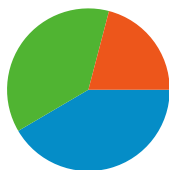

Traffic Sources Overview

- **Direct Traffic**
  1,188.00 (41.55%)
- **Search Engines**
  1,073.00 (37.53%)
- **Referring Sites**
  598.00 (20.92%)

Content Overview

Pages	Pageviews	% Pageviews
/	2,940	62.26%
/links.html	370	7.84%
/photos.html	214	4.53%
/blog/index.php	192	4.07%
/index.php	161	3.41%